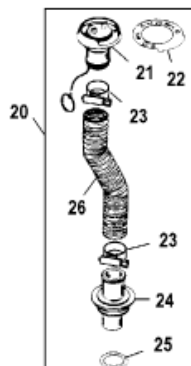

40

1599

14

20

Parts List

Ref	Class	Part	Description	Qty	Comment	Footnote
		887767K03	START/STOP SWITCH KIT (Triple	1		
-	22	852400	FLUSH COUPLING	1		
-		15969A 3	DECK OIL FILL KIT	1		
-		812497A 2	DIODE ASSEMBLY	1	(Dual Engine)	
-		44357Q 2	FLUSHING ATTACHMENT	1		
-		881150Q 1	DUAL WATER PICK-UP FLUSH SI	1		
-	32	825191A03	HOSE KIT, Rigging	1		
-	87	19674A 2	SWITCH KIT	1		
-		88334A 2	MERCATHODE KIT	1		
-	79	879899K04	SYSTEM TACK/SPEED KIT , Gray	1		
-	79	879897K03	SYSTEM TACK, Gray Face	1		
-	79	879899K14	SYSTEM TACK/SPEED KIT, Whit	1		
-	79	879897K13	SYSTEM TACH, White Face	1		
-		41729A 3	HOSE EXTENSION KIT	1		
-	84	877561A 2	HARNESS, Adaptor	1		
-		859187A 1	TRIM SENDER	1		
-	87	887979A 2	TILT LIMIT SWITCH KIT	1		
1	1257	8742A22	TANK ASSEMBLY, Remote Oil, Re	1	(Non-Digital)	
1	1257	8742A21	TANK ASSEMBLY, Remote Oil	1	(Digital)	
2		12335A 1	BRACKET KIT	1		
3		12323A 1	CORD/HOOK KIT	1		
4		12320	BRACKET	2		
5	10	79968	SCREW, (#12-11 x .750)	4		
6	36	43298A 2	CAP ASSEMBLY	1		
7	25	11332	O-RING	1		
8		816190A 4	SENDER ASSEMBLY, Oil Level	1	(Non-Digital)	
8		816190A 5	SENDER ASSEMBLY, Oil Level	1	(Digital)	
9	36	43298A 2	CAP ASSEMBLY	1		
10	25	11332	O-RING	1		
11	32	99802	TUBE	12		
12	32	99439	HOSE, (114.00 Inches)	1		
13	54	816311T	CABLE TIE, (8.00 Inches)	5		
14		17334A 2	VISUAL WARNING SYSTEM	1		
15	88	17429	LAMP	1		
16		76424	BRACKET	1		
17	16	55422	STUD, (#10-32 x 2.00)	2		
18	12	24676	WASHER, (.200 x .440 x .032)	2		
19	11	68219	NUT, (#10-32)	2		
20		15969A 3	DECK OIL FILL KIT	1		
21		15969A 5	DECK PLATE KIT	1		
22		15969A 6	DECK PLATE	1		