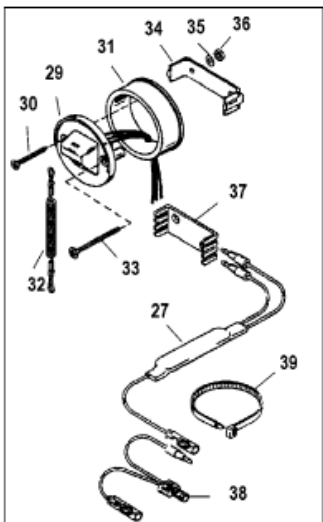

40

1599

14

20

Parts List

Ref	Class	Part	Description	Qty	Comment	Footnote
		887767K03	START/STOP SWITCH KIT (Triple	1		
-	22	852400	FLUSH COUPLING	1		
-		15969A 3	DECK OIL FILL KIT	1		
-		812497A 2	DIODE ASSEMBLY	1	(Dual Engine)	
-		44357Q 2	FLUSHING ATTACHMENT	1		
-		881150Q 1	DUAL WATER PICK-UP FLUSH SI	1		
-	32	825191A03	HOSE KIT, Rigging	1		
-	87	19674A 2	SWITCH KIT	1		
-		88334A 2	MERCATHODE KIT	1		
-	79	879899K04	SYSTEM TACK/SPEED KIT , Gray	1		
-	79	879897K03	SYSTEM TACK, Gray Face	1		
-	79	879899K14	SYSTEM TACK/SPEED KIT, Whit	1		
-	79	879897K13	SYSTEM TACH, White Face	1		
-		41729A 3	HOSE EXTENSION KIT	1		
-	84	877561A 2	HARNESS, Adaptor	1		
-		859187A 1	TRIM SENDER	1		
-	87	887979A 2	TILT LIMIT SWITCH KIT	1		
1	1257	8742A22	TANK ASSEMBLY, Remote Oil, Re	1	(Non-Digital)	
1	1257	8742A21	TANK ASSEMBLY, Remote Oil	1	(Digital)	
2		12335A 1	BRACKET KIT	1		
3		12323A 1	CORD/HOOK KIT	1		
4		12320	BRACKET	2		
5	10	79968	SCREW, (#12-11 x .750)	4		
6	36	43298A 2	CAP ASSEMBLY	1		
7	25	11332	O-RING	1		
8		816190A 4	SENDER ASSEMBLY, Oil Level	1	(Non-Digital)	
8		816190A 5	SENDER ASSEMBLY, Oil Level	1	(Digital)	
9	36	43298A 2	CAP ASSEMBLY	1		
10	25	11332	O-RING	1		
11	32	99802	TUBE	12		
12	32	99439	HOSE, (114.00 Inches)	1		
13	54	816311T	CABLE TIE, (8.00 Inches)	5		
14		17334A 2	VISUAL WARNING SYSTEM	1		
15	88	17429	LAMP	1		
16		76424	BRACKET	1		
17	16	55422	STUD, (#10-32 x 2.00)	2		
18	12	24676	WASHER, (.200 x .440 x .032)	2		
19	11	68219	NUT, (#10-32)	2		
20		15969A 3	DECK OIL FILL KIT	1		
21		15969A 5	DECK PLATE KIT	1		
22		15969A 6	DECK PLATE	1		