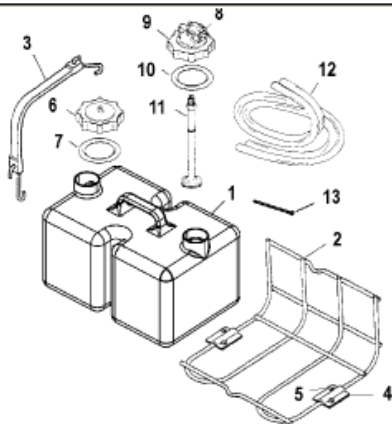

40

1599

14

20

Parts List

Ref	Class	Part	Description	Qty	Comment	Footnote
		887767K03	START/STOP SWITCH KIT (Triple	1		
-	22	852400	FLUSH COUPLING	1		
-		15969A 3	DECK OIL FILL KIT	1		
-		812497A 2	DIODE ASSEMBLY	1	(Dual Engine)	
-		44357Q 2	FLUSHING ATTACHMENT	1		
-		881150Q 1	DUAL WATER PICK-UP FLUSH SI	1		
-	32	825191A03	HOSE KIT, Rigging	1		
-	87	19674A 2	SWITCH KIT	1		
-		88334A 2	MERCATHODE KIT	1		
-	79	879899K04	SYSTEM TACK/SPEED KIT , Gray	1		
-	79	879897K03	SYSTEM TACK, Gray Face	1		
-	79	879899K14	SYSTEM TACK/SPEED KIT, Whit	1		
-	79	879897K13	SYSTEM TACH, White Face	1		
-		41729A 3	HOSE EXTENSION KIT	1		
-	84	877561A 2	HARNESS, Adaptor	1		
-		859187A 1	TRIM SENDER	1		
-	87	887979A 2	TILT LIMIT SWITCH KIT	1		
1	1257	8742A22	TANK ASSEMBLY, Remote Oil, Re	1	(Non-Digital)	
1	1257	8742A21	TANK ASSEMBLY, Remote Oil	1	(Digital)	
2		12335A 1	BRACKET KIT	1		
3		12323A 1	CORD/HOOK KIT	1		
4		12320	BRACKET	2		
5	10	79968	SCREW, (#12-11 x .750)	4		
6	36	43298A 2	CAP ASSEMBLY	1		
7	25	11332	O-RING	1		
8		816190A 4	SENDER ASSEMBLY, Oil Level	1	(Non-Digital)	
8		816190A 5	SENDER ASSEMBLY, Oil Level	1	(Digital)	
9	36	43298A 2	CAP ASSEMBLY	1		
10	25	11332	O-RING	1		
11	32	99802	TUBE	12		
12	32	99439	HOSE, (114.00 Inches)	1		
13	54	816311T	CABLE TIE, (8.00 Inches)	5		
14		17334A 2	VISUAL WARNING SYSTEM	1		
15	88	17429	LAMP	1		
16		76424	BRACKET	1		
17	16	55422	STUD, (#10-32 x 2.00)	2		
18	12	24676	WASHER, (.200 x .440 x .032)	2		
19	11	68219	NUT, (#10-32)	2		
20		15969A 3	DECK OIL FILL KIT	1		
21		15969A 5	DECK PLATE KIT	1		
22		15969A 6	DECK PLATE	1		